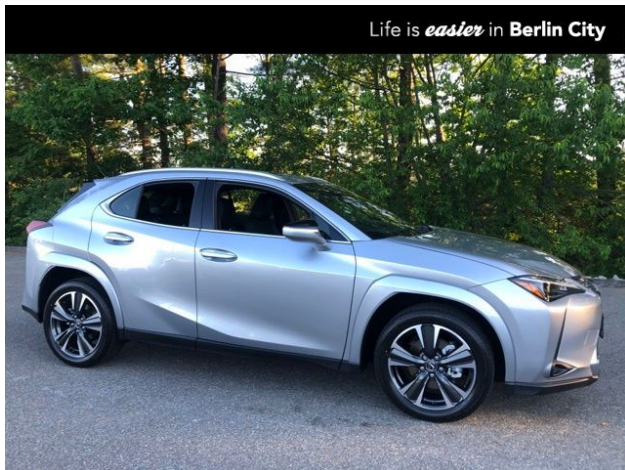

Call: (207) 835-3151

2026 LEXUS UX 300H PREMIUM

\$45,537

191 RIVERSIDE ST. PORTLAND ME,04103

[Scan QR Code or Click Here](#)

VIN: JTHUCJDH2T2018005  
STK#: LL204600  
EXTERIOR COLOR: IRIDIUM  
DRIVETRAIN: AWD  
TRIM: 300H PREMIUM  
CONDITION: NEW  
MPG HIGHWAY: 40

COLOR: IRIDIUM  
MILEAGE: 9  
INTERIOR COLOR: BLACK  
TRANSMISSION: CONTINUOUSLY VARIABLE (ECVT)  
ENGINE: 2.0L I4 DOHC 16V  
MPG CITY: 44

**DESCRIPTION/OPTIONS:** PREMIUM PACKAGE, OVERTRAIL+ PACKAGE, ALL WHEEL DRIVE / 4X4, APPLE CARPLAY/ANDROID AUTO, BLUETOOTH, BACK UP CAMERA, MOONROOF / SUNROOF, NULUXE SYNTHETIC LEATHER, UX 300h Premium AWD, 4D Sport Utility, 2.0L I4 DOHC 16V, Continuously Variable (ECVT), AWD, Iridium, Black w/NuLuxe Seat Trim, 18" 5-Spoke Alloy Wheels, 3 Year Drive Connect, Cold Area Package, Color Head-Up Display, Digital Key and SmartAccess Card Key, Door Edge Film by 3M, Heated and Ventilated Front Seats, Heated Steering Wheel, Lexus Interface with 12.3" Touchscreen Display, Lexus Interface with 8.0" Touchscreen Display, Power Liftgate, Power moonroof, Premium Grade, Premium Paint, Radio: 6-Speaker Lexus Premium Sound System, Remote keyless entry, Spoiler, Wheel Locks, Windshield Wiper De-Icer, Wireless Charger. 300h Premium AWD AWD Continuously Variable (ECVT) 2.0L I4 DOHC 16V Iridium 44/40 City/Highway MPG