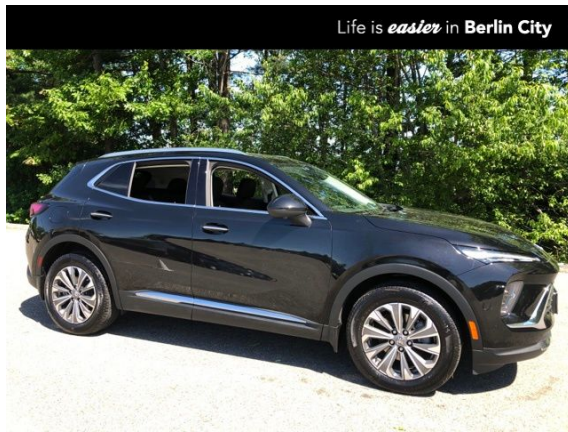

Call: (207) 835-3151

2025 BUICK ENVISION PREFERRED

\$29,677

191 RIVERSIDE ST. PORTLAND ME,04103

[Scan QR Code or Click Here](#)

VIN: LRBZKE4XSD006647

STK#: LU32393A

EXTERIOR COLOR: EBONY TWILIGHT METALLIC

DRIVETRAIN: AWD

TRIM: PREFERRED

CONDITION: USED

MPG HIGHWAY: 28

COLOR: EBONY TWILIGHT METALLIC

MILEAGE: 11333

INTERIOR COLOR: EBONY

TRANSMISSION: 9-SPEED AUTOMATIC