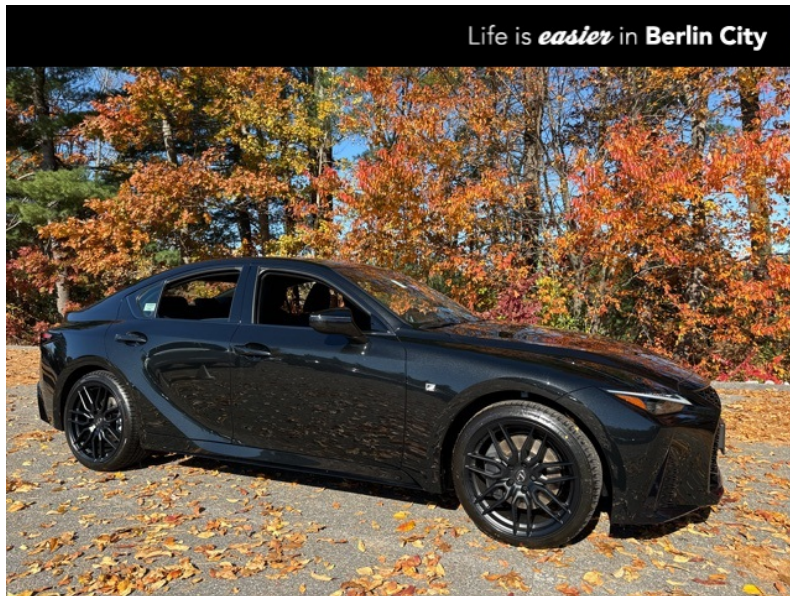

Call: **(207) 835-3151**

2024 LEXUS IS 350 F SPORT

\$61,495

191 RIVERSIDE ST.
PORTLAND ME,04103

[Scan QR Code or Click Here](#)

VIN: JTHGZ1E23R5037305

STK#: LL189483

EXTERIOR COLOR: CAVIAR

DRIVETRAIN: AWD

TRIM: 350 F SPORT

CONDITION: NEW

MPG HIGHWAY: 26

COLOR: CAVIAR

MILEAGE: 19

INTERIOR COLOR: BLACK

TRANSMISSION: 6-SPEED AUTOMATIC