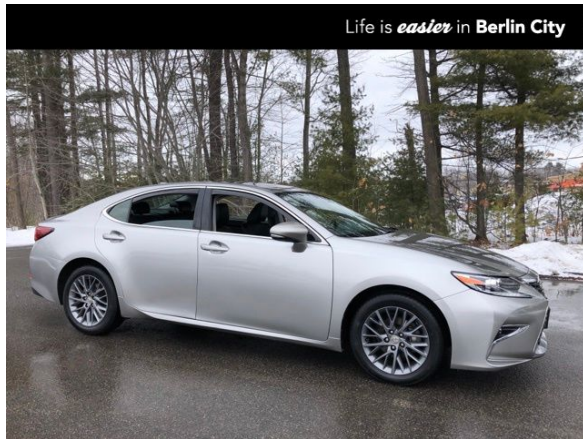

Call: (207) 835-3151

2018 LEXUS ES 350

\$21,998

191 RIVERSIDE ST. PORTLAND ME,04103

[Scan QR Code or Click Here](#)

VIN: 58ABK1GG8JU101250
STK#: LU31905A
EXTERIOR COLOR: ATOMIC SILVER
DRIVETRAIN: FWD
TRIM: 350
CONDITION: USED
MPG HIGHWAY: 30