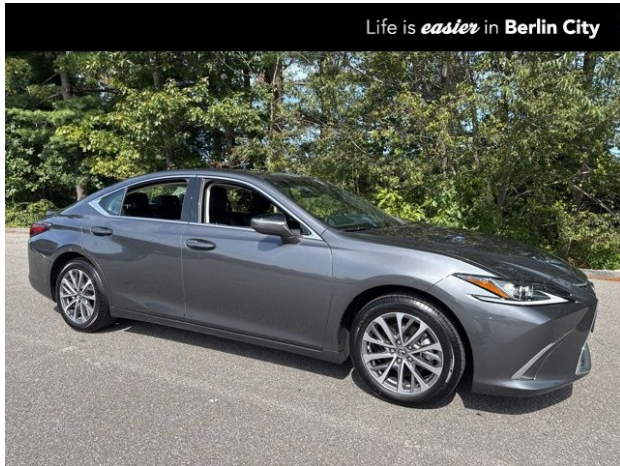

Call: (207) 835-3151

2024 LEXUS ES 300H

\$39,795

191 RIVERSIDE ST. PORTLAND ME,04103

[Scan QR Code or Click Here](#)

VIN: 58AB21B19RU014410

STK#: LU31758

EXTERIOR COLOR: CLOUDBURST GRAY

DRIVETRAIN: FWD

TRIM: 300H

CONDITION: USED

MPG HIGHWAY: 44

COLOR: CLOUDBURST GRAY

MILEAGE: 15894

INTERIOR COLOR: BLACK

TRANSMISSION: ECVT

ENGINE: 2.5L I4 DOHC 16V

MPG CITY: 43

**DESCRIPTION/OPTIONS:** THIS VEHICLE IS LOCATED AT \*BERLIN CITY LEXUS\* - PLEASE ASK FOR \*LEXUS SALES\*, NO ACCIDENTS REPORTED, APPLE CARPLAY/ANDROID AUTO, BLUETOOTH, BACK UP CAMERA, MOONROOF / SUNROOF, NULUXE SYNTHETIC LEATHER, BERLIN CITY CERTIFICATION - 130 POINT INSPECTION COMPREHENSIVE RECONDITIONING, Heated steering wheel, Navigation available - Subscription based, Canadian Vehicle - Temperature is in celsius.2024 Lexus ES 300h FWD FWD eCVT 2.5L I4 DOHC 16V Cloudburst Gray 43/44 City/Highway MPGThis vehicle is available exclusively at Berlin City Lexus. We offer a fully online purchasing experience, including FaceTime virtual appointments, in house financing and home delivery anywhere in New England. We work with all credit levels and a variety of financial situations. Quoted prices are subject to change without notice to correct errors or omissions. All figures are estimates only and are not guaranteed to be accurate. Used vehicle leasing is available on select models and requires a minimum credit score of 670. Lease terms typically range from 24 to 60 months, depending on the vehicle. We also offer new vehicle leasing through Lexus Financial Services, available for both prime and sub-prime credit levels. A dealer document processing fee of \$799 is not included in the quoted price. Sales tax, title, registration, tag fees, and other government fees are also not included. Taxes are based on the state in which the vehicle is registered.